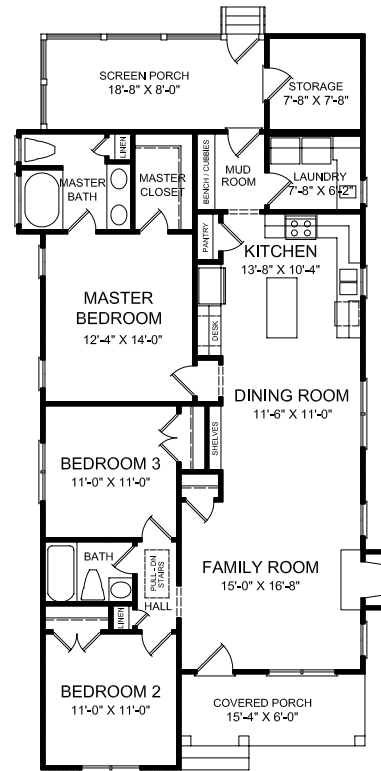

FIRST FLOOR

THE COTTAGE WAY

Plan No. 18-081318

Square Footage:

Main Level:	1346
Heated Sq. Ft.:	1346

Ceiling Heights:

Main Level:	9'-0"
-------------	-------